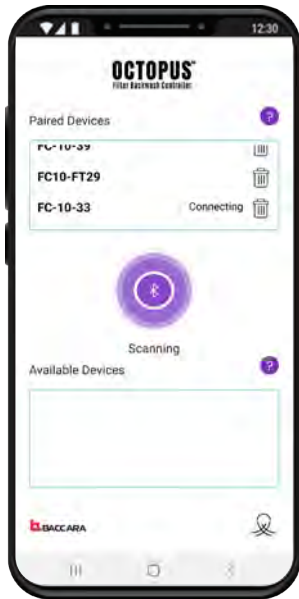

CONTROLLERS & SPECIAL VALVES

OCTOPUS™

Filter Backwash Controller

- Filtration backwash controller 1+3 or 1+10 stations
- Mobile app in various languages
- Wireless operated by smartphone
- Main valve output is included
- Backwash by DP, Time interval or Manual
- Upstream & Downstream pressure sensors

Octopus™, 10 stations + 1 Main valve

IOM OCTOPUS

* To order controllers manufactured according to your specific requirements, please contact our technical sales department

OCTOPUS™ | Filter Backwash Controller

The App

Available in 9 languages:

English | Arabic | French | German | Hebrew | Portuguese | Spanish | Turkish | Italian

Device manager

Home screen

Settings

Activity log

Alarm log