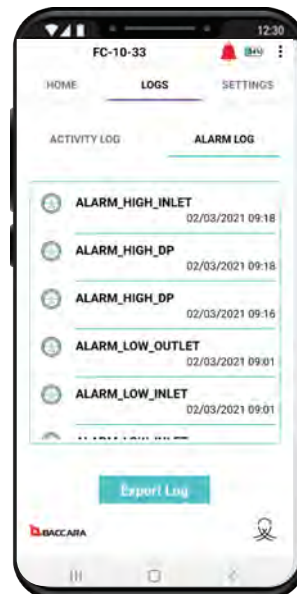

CONTROLLERS & SPECIAL VALVES

OCTOPUS™

Filter Backwash Controller

- Filtration backwash controller 1+3 or 1+10 stations
- Mobile app in various languages
- Wireless operated by smartphone
- Main valve output is included
- Backwash by DP, Time interval or Manual
- Upstream & Downstream pressure sensors

Octopus™, 10 stations + 1 Main valve

IOM OCTOPUS

* To order controllers manufactured according to your specific requirements, please contact our technical sales department

OCTOPUS™ | Filter Backwash Controller

The App

Available in 9 languages:

English | Arabic | French | German | Hebrew | Portuguese | Spanish | Turkish | Italian

Device manager

Home screen

Settings

Activity log

Alarm log