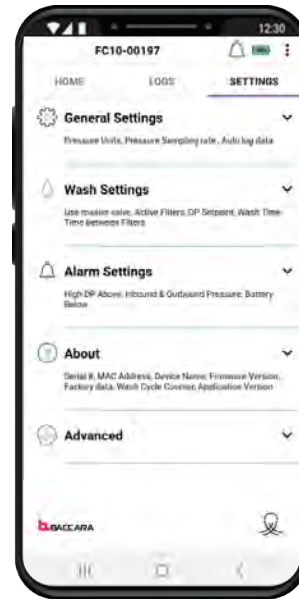

CONTROLLERS & SPECIAL VALVES

OCTOPUS™

Filter Backwash Controller

- Filtration backwash controller 1+3 or 1+10 stations
- Mobile app in various languages
- Wireless operated by smartphone
- Main valve output is included
- Backwash by DP, Time interval or Manual
- Upstream & Downstream pressure sensors

Octopus™, 10 stations + 1 Main valve

IOM OCTOPUS

* To order controllers manufactured according to your specific requirements, please contact our technical sales department

OCTOPUS™ | Filter Backwash Controller

The App

Available in 9 languages:

English | Arabic | French | German | Hebrew | Portuguese | Spanish | Turkish | Italian

Device manager

Home screen

Settings

Activity log

Alarm log