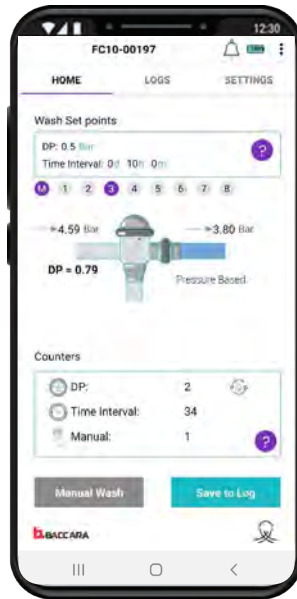

CONTROLLERS & SPECIAL VALVES

OCTOPUS™

Filter Backwash Controller

- Filtration backwash controller 1+3 or 1+10 stations
- Mobile app in various languages
- Wireless operated by smartphone
- Main valve output is included
- Backwash by DP, Time interval or Manual
- Upstream & Downstream pressure sensors

Technical Data

| | |
|---------------------------|--|
| Communication protocol | Wireless BLE |
| App Downloading |   |
| Mechanical | <ul style="list-style-type: none"> • Operating temperature: -10°C to 60°C • Outdoor UV protection • "H" proof pressure: 10 bar (145 PSI) • "H" pressure must be ≥ "L" pressure |
| Electrical | <ul style="list-style-type: none"> • DC units are powered by 8 x C type alkaline batteries or 12V DC |
| Mounting | <ul style="list-style-type: none"> • Pressure ports 8mm • High pressure port is marked by the letter "H" on the housing • Wall mounting with four ø3.5 plastic-screws or the two M5 (low profile) self-tapping screws |
| Features | <ul style="list-style-type: none"> • Differential pressure up to 10 bars • Time interval • Manual operation • Alarm and backwash output for communication with irrigation controller • Data logger |
| Options | <ul style="list-style-type: none"> • Mounting bracket measurements upon request |
| Standard protection class | <ul style="list-style-type: none"> • IP65 Dust and watertight |
| Solenoid | G75-A 12 OHM, G75-A3P-4 OHM, G75-P-12 OHM, GEM-A3P-IL 2 wires only |

Octopus™, 10 stations + 1 Main valve

IOM OCTOPUS

* To order controllers manufactured according to your specific requirements, please contact our technical sales department

OCTOPUS™ | Filter Backwash Controller

The App

Available in 9 languages:

English | Arabic | French | German | Hebrew | Portuguese | Spanish | Turkish | Italian

Device manager

Home screen

Settings

Activity log

Alarm log