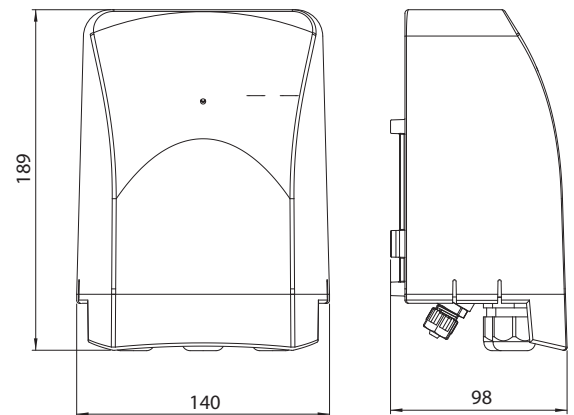

Technical Data

| | |
|---------------------------|--|
| Communication protocol | Wireless BLE |
| App Downloading |   |
| Mechanical | <ul style="list-style-type: none"> • Operating temperature: -10°C to 60°C • Outdoor UV protection • "H" proof pressure: 10 bar (145 PSI) • "H" pressure must be ≥ "L" pressure |
| Electrical | <ul style="list-style-type: none"> • DC units are powered by 8 x C type alkaline batteries or 12V DC |
| Mounting | <ul style="list-style-type: none"> • Pressure ports 8mm • High pressure port is marked by the letter "H" on the housing • Wall mounting with four ø3.5 plastic-screws or the two M5 (low profile) self-tapping screws |
| Features | <ul style="list-style-type: none"> • Differential pressure up to 10 bars • Time interval • Manual operation • Alarm and backwash output for communication with irrigation controller • Data logger |
| Options | <ul style="list-style-type: none"> • Mounting bracket measurements upon request |
| Standard protection class | <ul style="list-style-type: none"> • IP65 Dust and watertight |
| Solenoid | G75-A 12 OHM, G75-A3P-4 OHM, G75-P-12 OHM, GEM-A3P-IL 2 wires only |