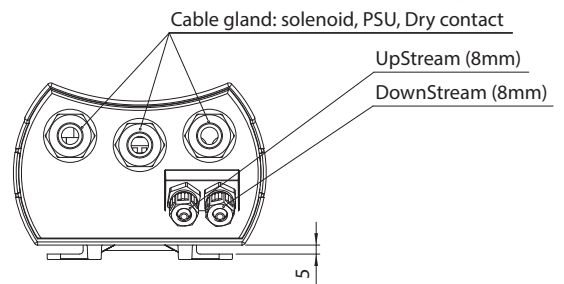

CONTROLLERS & SPECIAL VALVES

OCTOPUS™

Filter Backwash Controller

- Filtration backwash controller 1+3 or 1+10 stations
- Mobile app in various languages
- Wireless operated by smartphone
- Main valve output is included
- Backwash by DP, Time interval or Manual
- Upstream & Downstream pressure sensors

Technical Data

| | |
|---------------------------|--|
| Communication protocol | Wireless BLE |
| App Downloading |   |
| Mechanical | <ul style="list-style-type: none"> • Operating temperature: -10°C to 60°C • Outdoor UV protection • "H" proof pressure: 10 bar (145 PSI) • "H" pressure must be ≥ "L" pressure |
| Electrical | <ul style="list-style-type: none"> • DC units are powered by 8 x C type alkaline batteries or 12V DC |
| Mounting | <ul style="list-style-type: none"> • Pressure ports 8mm • High pressure port is marked by the letter "H" on the housing • Wall mounting with four ø3.5 plastic-screws or the two M5 (low profile) self-tapping screws |
| Features | <ul style="list-style-type: none"> • Differential pressure up to 10 bars • Time interval • Manual operation • Alarm and backwash output for communication with irrigation controller • Data logger |
| Options | <ul style="list-style-type: none"> • Mounting bracket measurements upon request |
| Standard protection class | <ul style="list-style-type: none"> • IP65 Dust and watertight |
| Solenoid | G75-A 12 OHM, G75-A3P-4 OHM, G75-P-12 OHM, GEM-A3P-IL 2 wires only |

How to Order

| | | | |
|--------------------|---|---------------|--------------------------------|
| G75-Octopus | - | TYPE | Example: G75-Octopus-10 |
| | | 1+3 stations | 03 |
| | | 1+10 stations | 10 |