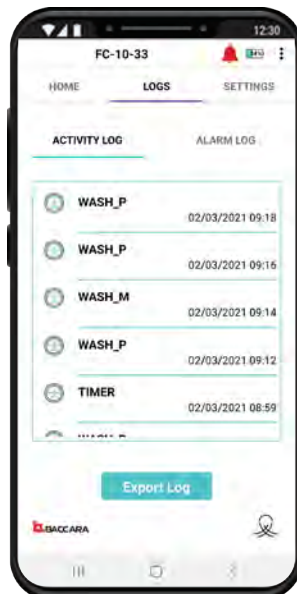

CONTROLLERS & SPECIAL VALVES

OCTOPUS™

Filter Backwash Controller

- Filtration backwash controller 1+3 or 1+10 stations
- Mobile app in various languages
- Wireless operated by smartphone
- Main valve output is included
- Backwash by DP, Time interval or Manual
- Upstream & Downstream pressure sensors

Octopus™, 10 stations + 1 Main valve

IOM OCTOPUS

* To order controllers manufactured according to your specific requirements, please contact our technical sales department

OCTOPUS™ | Filter Backwash Controller

The App

Available in 9 languages:

English | Arabic | French | German | Hebrew | Portuguese | Spanish | Turkish | Italian

Device manager

Home screen

Settings

Activity log

Alarm log