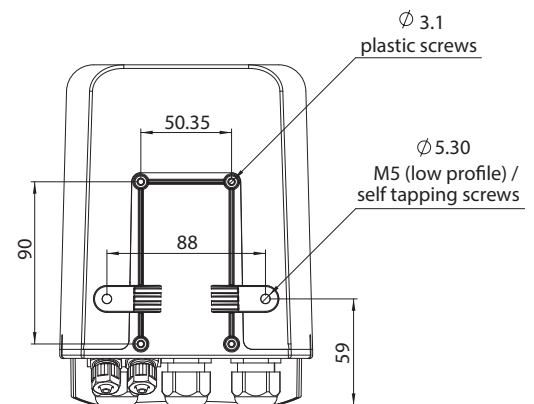

Technical Data

| | |
|---------------------------|--|
| Communication protocol | Wireless BLE |
| App Downloading |   |
| Mechanical | <ul style="list-style-type: none"> • Operating temperature: -10°C to 60°C • Outdoor UV protection • "H" proof pressure: 10 bar (145 PSI) • "H" pressure must be ≥ "L" pressure |
| Electrical | <ul style="list-style-type: none"> • DC units are powered by 8 x C type alkaline batteries or 12V DC |
| Mounting | <ul style="list-style-type: none"> • Pressure ports 8mm • High pressure port is marked by the letter "H" on the housing • Wall mounting with four ø3.5 plastic-screws or the two M5 (low profile) self-tapping screws |
| Features | <ul style="list-style-type: none"> • Differential pressure up to 10 bars • Time interval • Manual operation • Alarm and backwash output for communication with irrigation controller • Data logger |
| Options | <ul style="list-style-type: none"> • Mounting bracket measurements upon request |
| Standard protection class | <ul style="list-style-type: none"> • IP65 Dust and watertight |
| Solenoid | G75-A 12 OHM, G75-A3P-4 OHM, G75-P-12 OHM, GEM-A3P-IL 2 wires only |