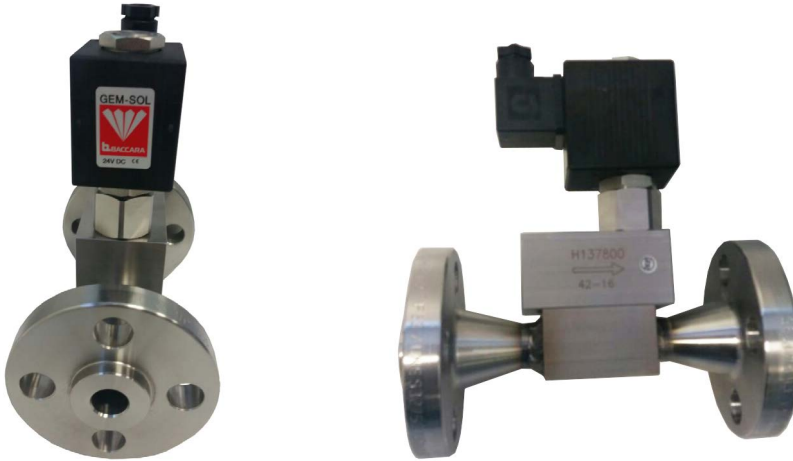

CUSTOM MADE

SEMI SEPARATED MEDIA SOLENOID VALVE for SEA WATER 2W NC

- Function : 2WNC
- High pressure range : 5 to 70 bar
- Temp range : Ambient : 0°C to 50°C
Media : 10°C to 40°C
- Connection : Flange 1/2" according to ASTM A182
- Orifice size : 12mm
- Materials in contact with media :
Body & Operator : Super Duplex
Seals : PEEK
- Materials in contact with media : Super Duplex
- Media type : Sea water
- With connector