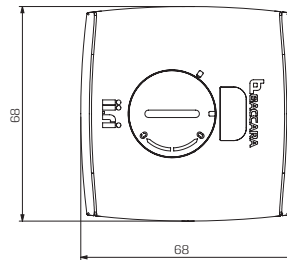

#### Technical Data

Function	2 Way Latch
Pressure range	0.5 to 8 bar
Temperature range	<b>Fluid:</b> 5° to 50°C (no freezing) <b>Ambient:</b> -5° to 50°C
Communication protocol	Wireless BLE
App Downloading	 
Pairing code	Not required
Communication range	Up to 10 m (32.8 feet)
Battery type	CR123
Mounting	Direct mounting on UNEF 3/4"
Standard / Certification	<ul style="list-style-type: none"> <li>• CE</li> <li>• Federal Communications Commission (FCC)</li> <li>• EN55011 Group1 - Class A / EN61000-6-1/ CFR 47 FCC Class A</li> <li>EMC- SII Certificate of Conformity</li> </ul>
Standard protection class	• Dust and watertight IP68